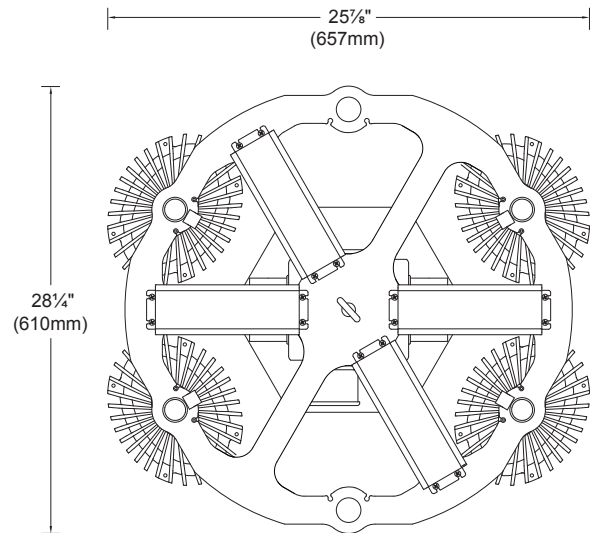

SHUTTLE ONE

4 MODULES

Project name: _____

Type: _____

General information

Luminaire characteristics: Nominal at 25°C

Power input: Vero: 320W or RS: 328W

Lumens: Vero: 45 600 or RS: 40 000 lm

Luminaire efficacy: Vero: 143 lm/W, RS: 122 lm/W

Source: Bridgelux® LED module, 5000K: 70-80-90 CRI or 4000K: 80-90 CRI (LM-80 tested).

Lumen maintenance: The Calculated L70 lumen maintenance of 250 000 hours is based on TM-21 lifetime calculation with >70% of initial lumens. This Calculated L70 lifetime is for the Vero products at case temperature of 85°C and nominal drive current operating condition. LM-79 tested.

Optics: General lighting

Body: Die-cast aluminum heat sink, aluminum fixation.

Electrical: High efficiency electronic power supply, 120V-277V or 347V. MTBF of 175 000 hrs at full load and 25°C ambient.

Operating temperature: -40°C to 40°C.

Dimming: Power supply compatible with 0-10V dimming.

Mounting: Supplied with anchor cable.

Finish: Silver.

Weight: 39 lbs (17 kg)

Warranty: 5 years, refer to warranty statement.

Certification: cULus listed and DLC listed.

Ratings: IP66, suitable for damp location.

TOP VIEW

ORDERING INFO

MODEL	VOLTAGE	FINISH	LED COLOR	OPTIC	DIMMING	LOCATION	LED	CRI
	VOLTAGE ☐ 1 - 120-277V ☐ 2 - 347V		LED COLOR ☐ A - 5000K ☐ B - 4000K	OPTIC ☐ A - Clear ☐ C - Frosted ☐ K - Frosted drop lense	DIMMING ☐ A - 0-10V	LOCATION ☐ A - Indoor	LED ☐ 0 - RS ☐ 1 - VERO	CRI ☐ 1 - 70 CRI ☐ 2 - 80 CRI ☐ 3 - 90 CRI

DUE TO CONTINUOUS IMPROVEMENTS, THE INFORMATION HEREIN MAY BE CHANGED WITHOUT NOTICE.

LAST UPDATE: AUGUST 31, 2015

FB - R1

9320 Boul. St-Laurent,
suite 100, Montréal (Québec)
Canada H2N 1N7
P.: 514.687.9114 F.: 514.904.1592
www.modularledsystems.com