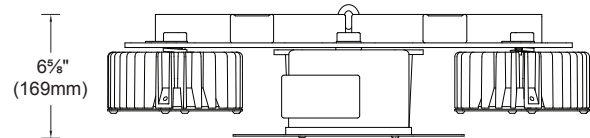

SIDE VIEW

ORDERING INFO

MODEL	VOLTAGE	FINISH	LED COLOR	OPTIC	DIMMING	LOCATION	LED	CRI
	VOLTAGE ☐ 1 - 120-277V ☐ 2 - 347V		LED COLOR ☐ A - 5000K ☐ B - 4000K	OPTIC ☐ A - Clear ☐ C - Frosted ☐ K - Frosted drop lense	DIMMING ☐ A - 0-10V	LOCATION ☐ A - Indoor	LED ☐ 0 - RS ☐ 1 - VERO	CRI ☐ 1 - 70 CRI ☐ 2 - 80 CRI ☐ 3 - 90 CRI

DUE TO CONTINUOUS IMPROVEMENTS, THE INFORMATION HEREIN MAY BE CHANGED WITHOUT NOTICE.

LAST UPDATE: AUGUST 31, 2015

FB - R1