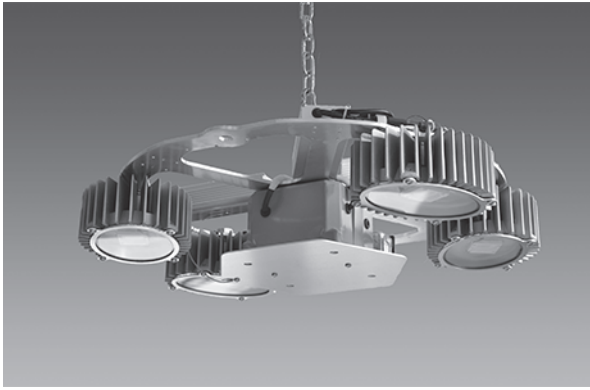

### General information

**Luminaire characteristics:** Nominal at 25°C

**Power input:** Vero: 320W or RS: 328W

**Lumens:** Vero: 45 600 or RS: 40 000 lm

**Luminaire efficacy:** Vero: 143 lm/W, RS: 122 lm/W

**Optics:** General lighting

**Body:** Die-cast aluminum heat sink, aluminum fixation.

**Electrical:** High efficiency electronic power supply, 120V-277V or 347V. MTBF of 175 000 hrs at full load and 25°C ambient.

**Operating temperature:** -40°C to 40°C.

**Dimming:** Power supply compatible with 0-10V dimming.

**Mounting:** Supplied with anchor cable.

**Finish:** Silver.

**Weight:** 39 lbs (17 kg)

**Warranty:** 5 years, refer to warranty statement.